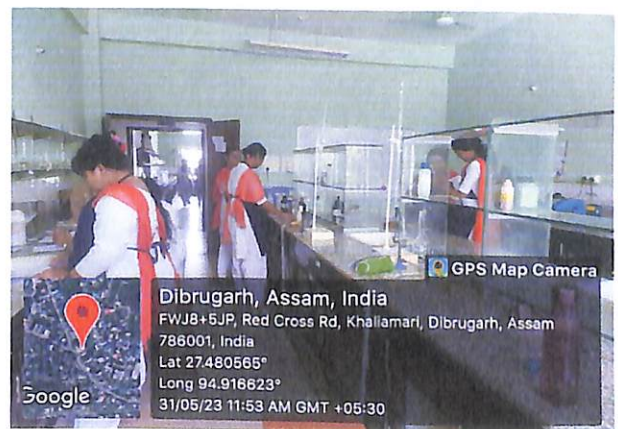

**Smart Class Room (Arts Campus)**

**Class Room (Science Campus)**

**Chemistry Laboratory**

*Whukan*

Principal  
Manohari Devi Kanoi Girls' College